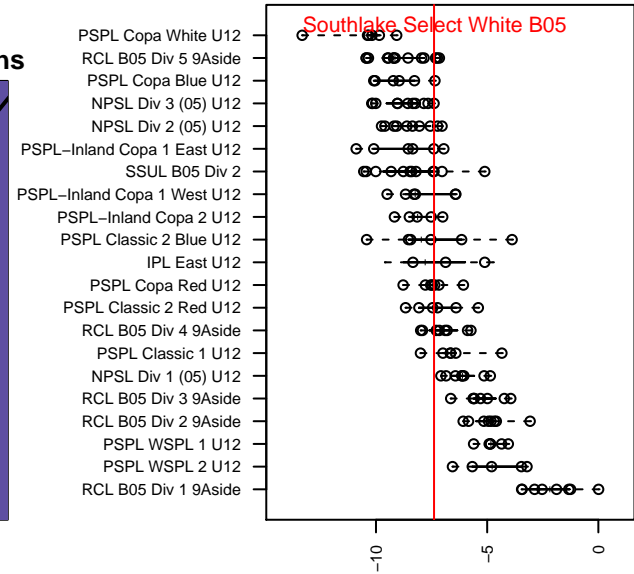

# Southlake Select White B05

Southlake Select SC  
 Newcastle, WA  
 B05 total strength=552  
 attack=0.61 defense=0.29  
 fall league = NPSL Div 3 (05) U12

alt names used:  
 SOUTHLAKE SELECT BU12 WHITE (WA)  
 Southlake B05 White  
 Southlake Select B05 White

Venues played:  
 2016 KCC BU12  
 2016 Bigfoot Silver Group 1 U12  
 2016 NPSL Division 3 (05) U12

**Southlake Select White B05**  
 Dots are actual minus expected GF (blue circles) and GA (red triangles).  
 Blue line is smoothed change in attack strength. Red is smoothed change in defense strength.

**attack and defense variance (black dot)  
relative to other teams  
and top 10 in region**

**attack and defense rating  
relative to others at age  
and all opponents in last 13 months**

**Performance relative to 13 month average**